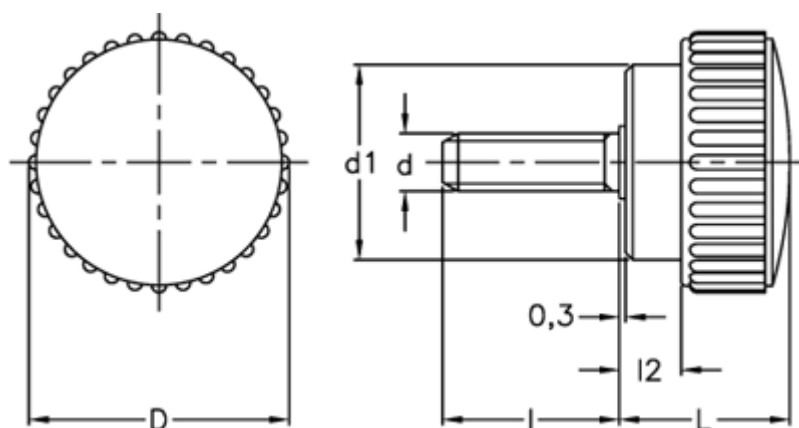

Data Sheet

Article number: 2302102222

Description: E+G Knurled grip knob
B.193/18 S-p-M5x16-INOX

Measures

D	=	18
d1	=	13
d 6g	=	M5
l	=	16
L	=	12
l2	=	3